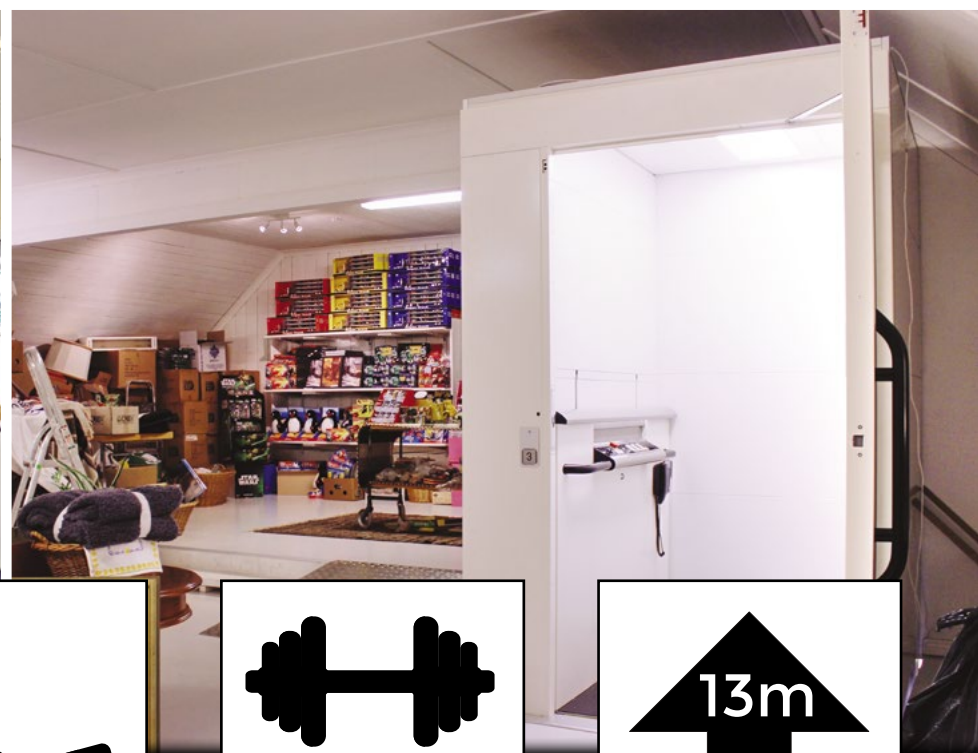

500kg Screw Drive Platform Lift

500Kg Screw Drive Platform Lift

Introducing the Screw Drive Platform lift, offering an increased capacity of 500Kg, better accessibility with 1000mm wide landing doors on the standard platform and a robust and reliable design. The lift is designed with a flexibility to fulfil individual requirement and fit into both new and existing buildings serving up to 6 different levels and a maximum travel of 13m. We offer a range of platform sizes for applications within retail, schools and colleges along with uses as varied as local villages halls to nation

corporate office. Being an extremely flexible product the lift can be configured to resolve issues within the most awkward building arrangements, while at the same time occupying a space of only 1550mm wide X 1650mm long with a standard useable platform size of 1100mm wide X 1500mm long, complying with building regulations Part M and the new European platform lift standard (EN81.41).

Features

- 13 metres maximum travel serving 6 levels
- 500kg / 5 persons capacity
- Footprint 1550mm X 1650mm
- 1100mm x 1500mm platform
- 50mm deep pit or ramp
- 1000mm wide landing doors as standard
- Doors can be fitted on 3 sides, either hand
- 0.15 metres/sec travel speed
- Energy saving LED lighting in ceiling
- 240v operation soft start and stop
- Single press operation on landing call buttons
- Constant pressure tactile pushes on platform
- Lift here indicators with voice annunciation

Need something bigger?

We also offer a 1000Kg screw drive platform lift. Our screw drive platform lift is freestanding and has a standard overall footprint of 1860mm wide X 2610mm long with a usable platform of 1400mm wide X 2500mm long.