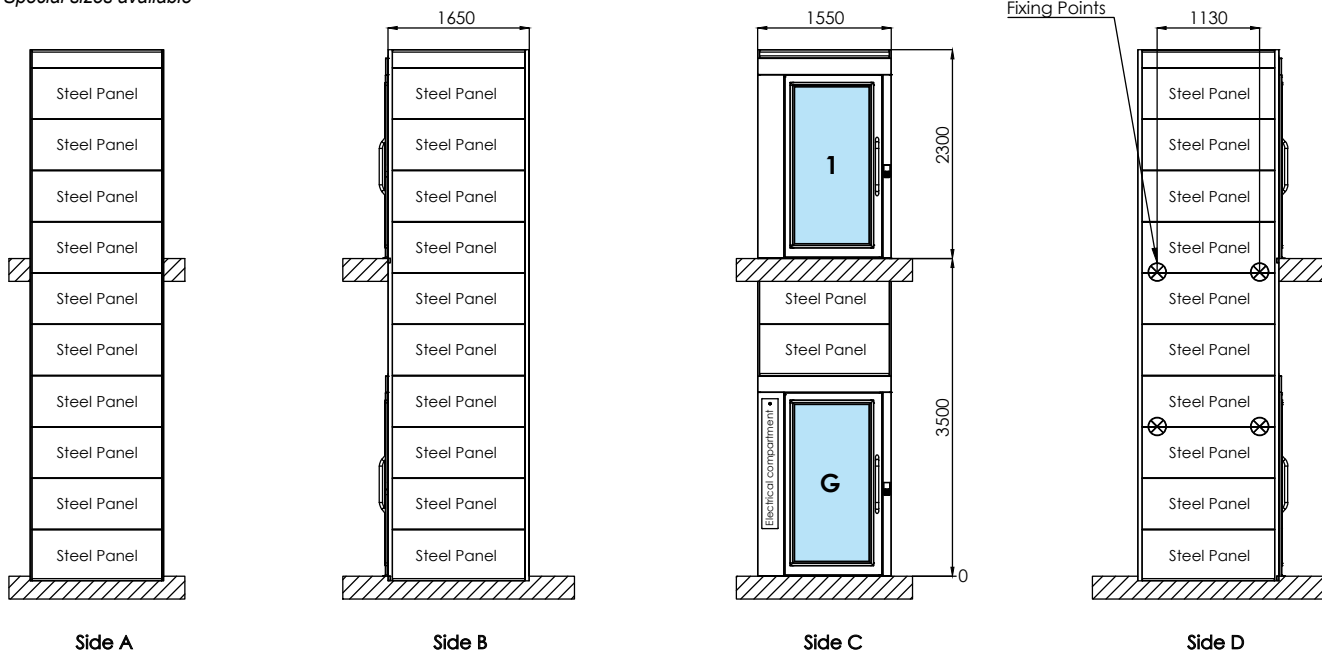

corporate office. Being an extremely flexible product the lift can be configured to resolve issues within the most awkward building arrangements, while at the same time occupying a space of only 1550mm wide X 1650mm long with a standard useable platform size of 1100mm wide X 1500mm long, complying with building regulations Part M and the new European platform lift standard (EN81.41).

Features

- 13 metres maximum travel serving 6 levels
- 500kg / 5 persons capacity
- Footprint 1550mm X 1650mm
- 1100mm x 1500mm platform
- 50mm deep pit or ramp
- 1000mm wide landing doors as standard
- Doors can be fitted on 3 sides, either hand
- 0.15 metres/sec travel speed
- Energy saving LED lighting in ceiling
- 240v operation soft start and stop
- Single press operation on landing call buttons
- Constant pressure tactile pushes on platform
- Lift here indicators with voice annunciation

TYPICAL DRAWING ONLY
 NOT TO BE USED FOR CONSTRUCTION

500KG
SCREW DRIVE
PLATFORM LIFT

Platform Size	Footprint
1100mm x 1500mm	1550mm x 1650mm
1100mm x 1400mm	1550mm x 1550mm

Special sizes available

Options available:

Need something bigger?

We also offer a 1000Kg screw drive platform lift. Our screw drive platform lift is freestanding and has a standard overall footprint of 1860mm wide X 2610mm long with a usable platform of 1400mm wide X 2500mm long.