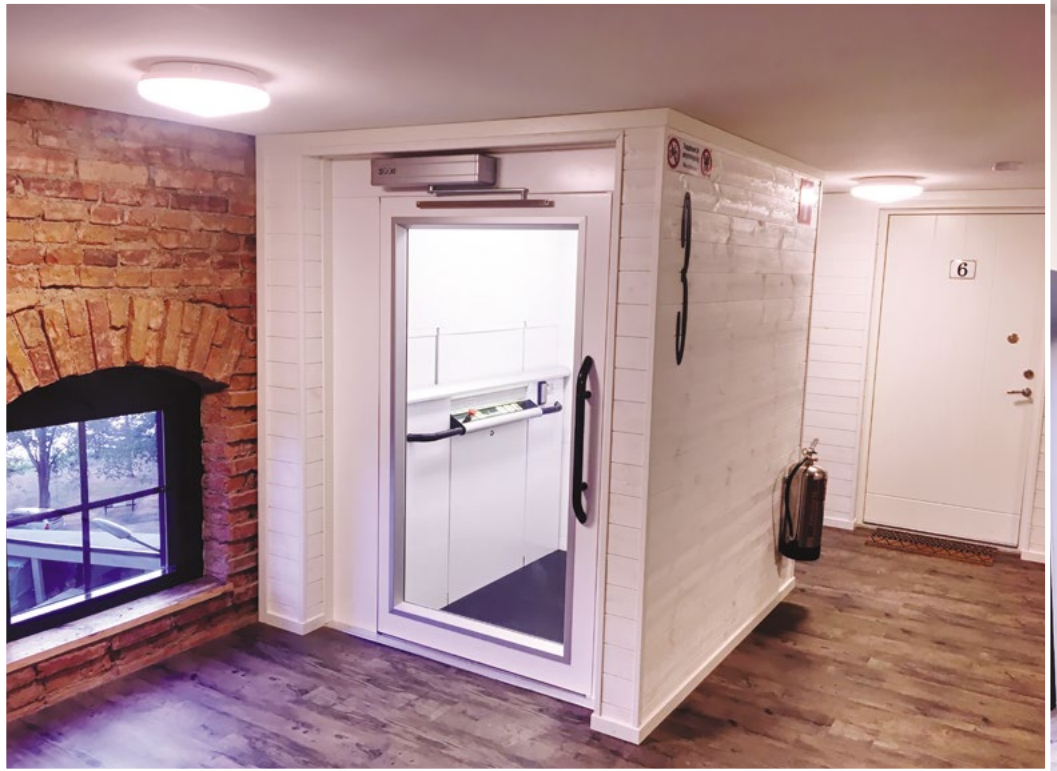

500kg Screw Drive Platform Lift

500Kg Screw Drive Platform Lift

Introducing the Screw Drive Platform lift, offering an increased capacity of 500Kg, better accessibility with 1000mm wide landing doors on the standard platform and a robust and reliable design. The lift is designed with a flexibility to fulfil individual requirement and fit into both new and existing buildings serving up to 6 different levels and a maximum travel of 13m. We offer a range of platform sizes for applications within retail, schools and colleges along with uses as varied as local villages halls to nation

corporate office. Being an extremely flexible product the lift can be configured to resolve issues within the most awkward building arrangements, while at the same time occupying a space of only 1550mm wide X 1650mm long with a standard useable platform size of 1100mm wide X 1500mm long, complying with building regulations Part M and the new European platform lift standard (EN81.41).

Features

- 13 metres maximum travel serving 6 levels
- 500kg / 5 persons capacity
- Footprint 1550mm X 1650mm
- 1100mm x 1500mm platform
- 50mm deep pit or ramp
- 1000mm wide landing doors as standard
- Doors can be fitted on 3 sides, either hand
- 0.15 metres/sec travel speed
- Energy saving LED lighting in ceiling
- 240v operation soft start and stop
- Single press operation on landing call buttons
- Constant pressure tactile pushes on platform
- Lift here indicators with voice annunciation

- Mixture of glazed and solid panels
- Special platform sizes available
- Automatic door openers
- 1100mm high upper landing gate available for travels below 3m
- RAL colours
- Key switch operation
- Hidden door closers
- Emergency intercom or autodialler